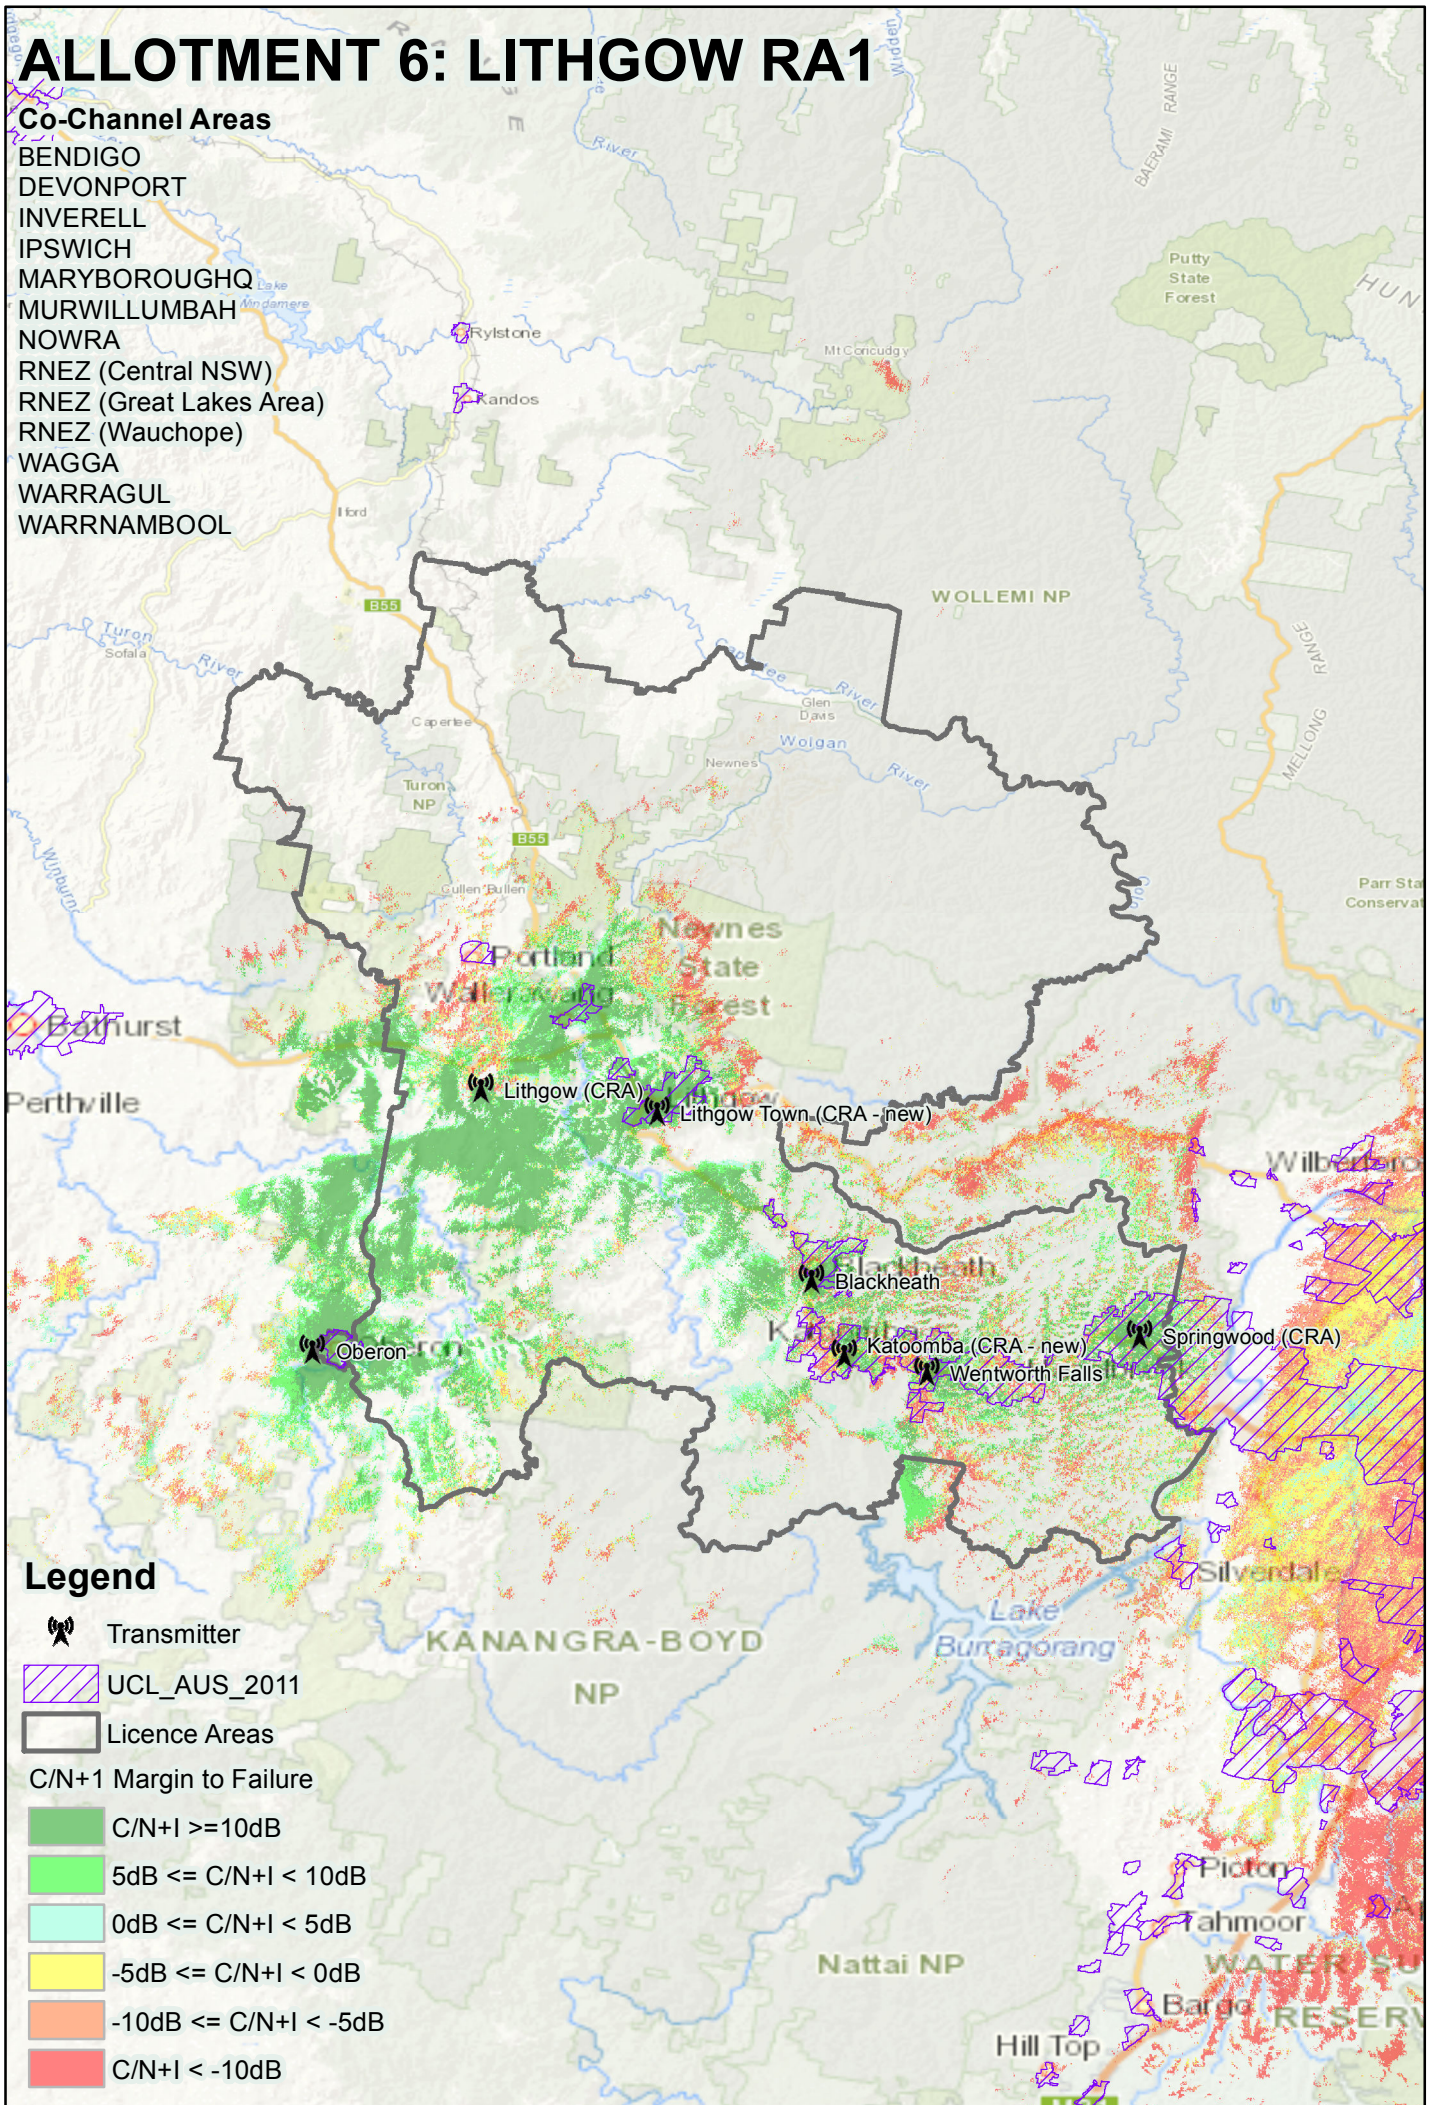

# ALLOTMENT 6: LITHGOW RA1

## Co-Channel Areas

- BENDIGO
- DEVONPORT
- INVERELL
- IPSWICH
- MARYBOROUGHQ
- MURWILLUMBAH
- NOWRA
- RNEZ (Central NSW)
- RNEZ (Great Lakes Area)
- RNEZ (Wauchope)
- WAGGA
- WARRAGUL
- WARRNAMBOOL

## Legend

- Transmitter
- UCL\_AUS\_2011
- Licence Areas
- C/N+1 Margin to Failure**
- C/N+1 >=10dB
- 5dB <= C/N+1 < 10dB
- 0dB <= C/N+1 < 5dB
- 5dB <= C/N+1 < 0dB
- 10dB <= C/N+1 < -5dB
- C/N+1 < -10dB