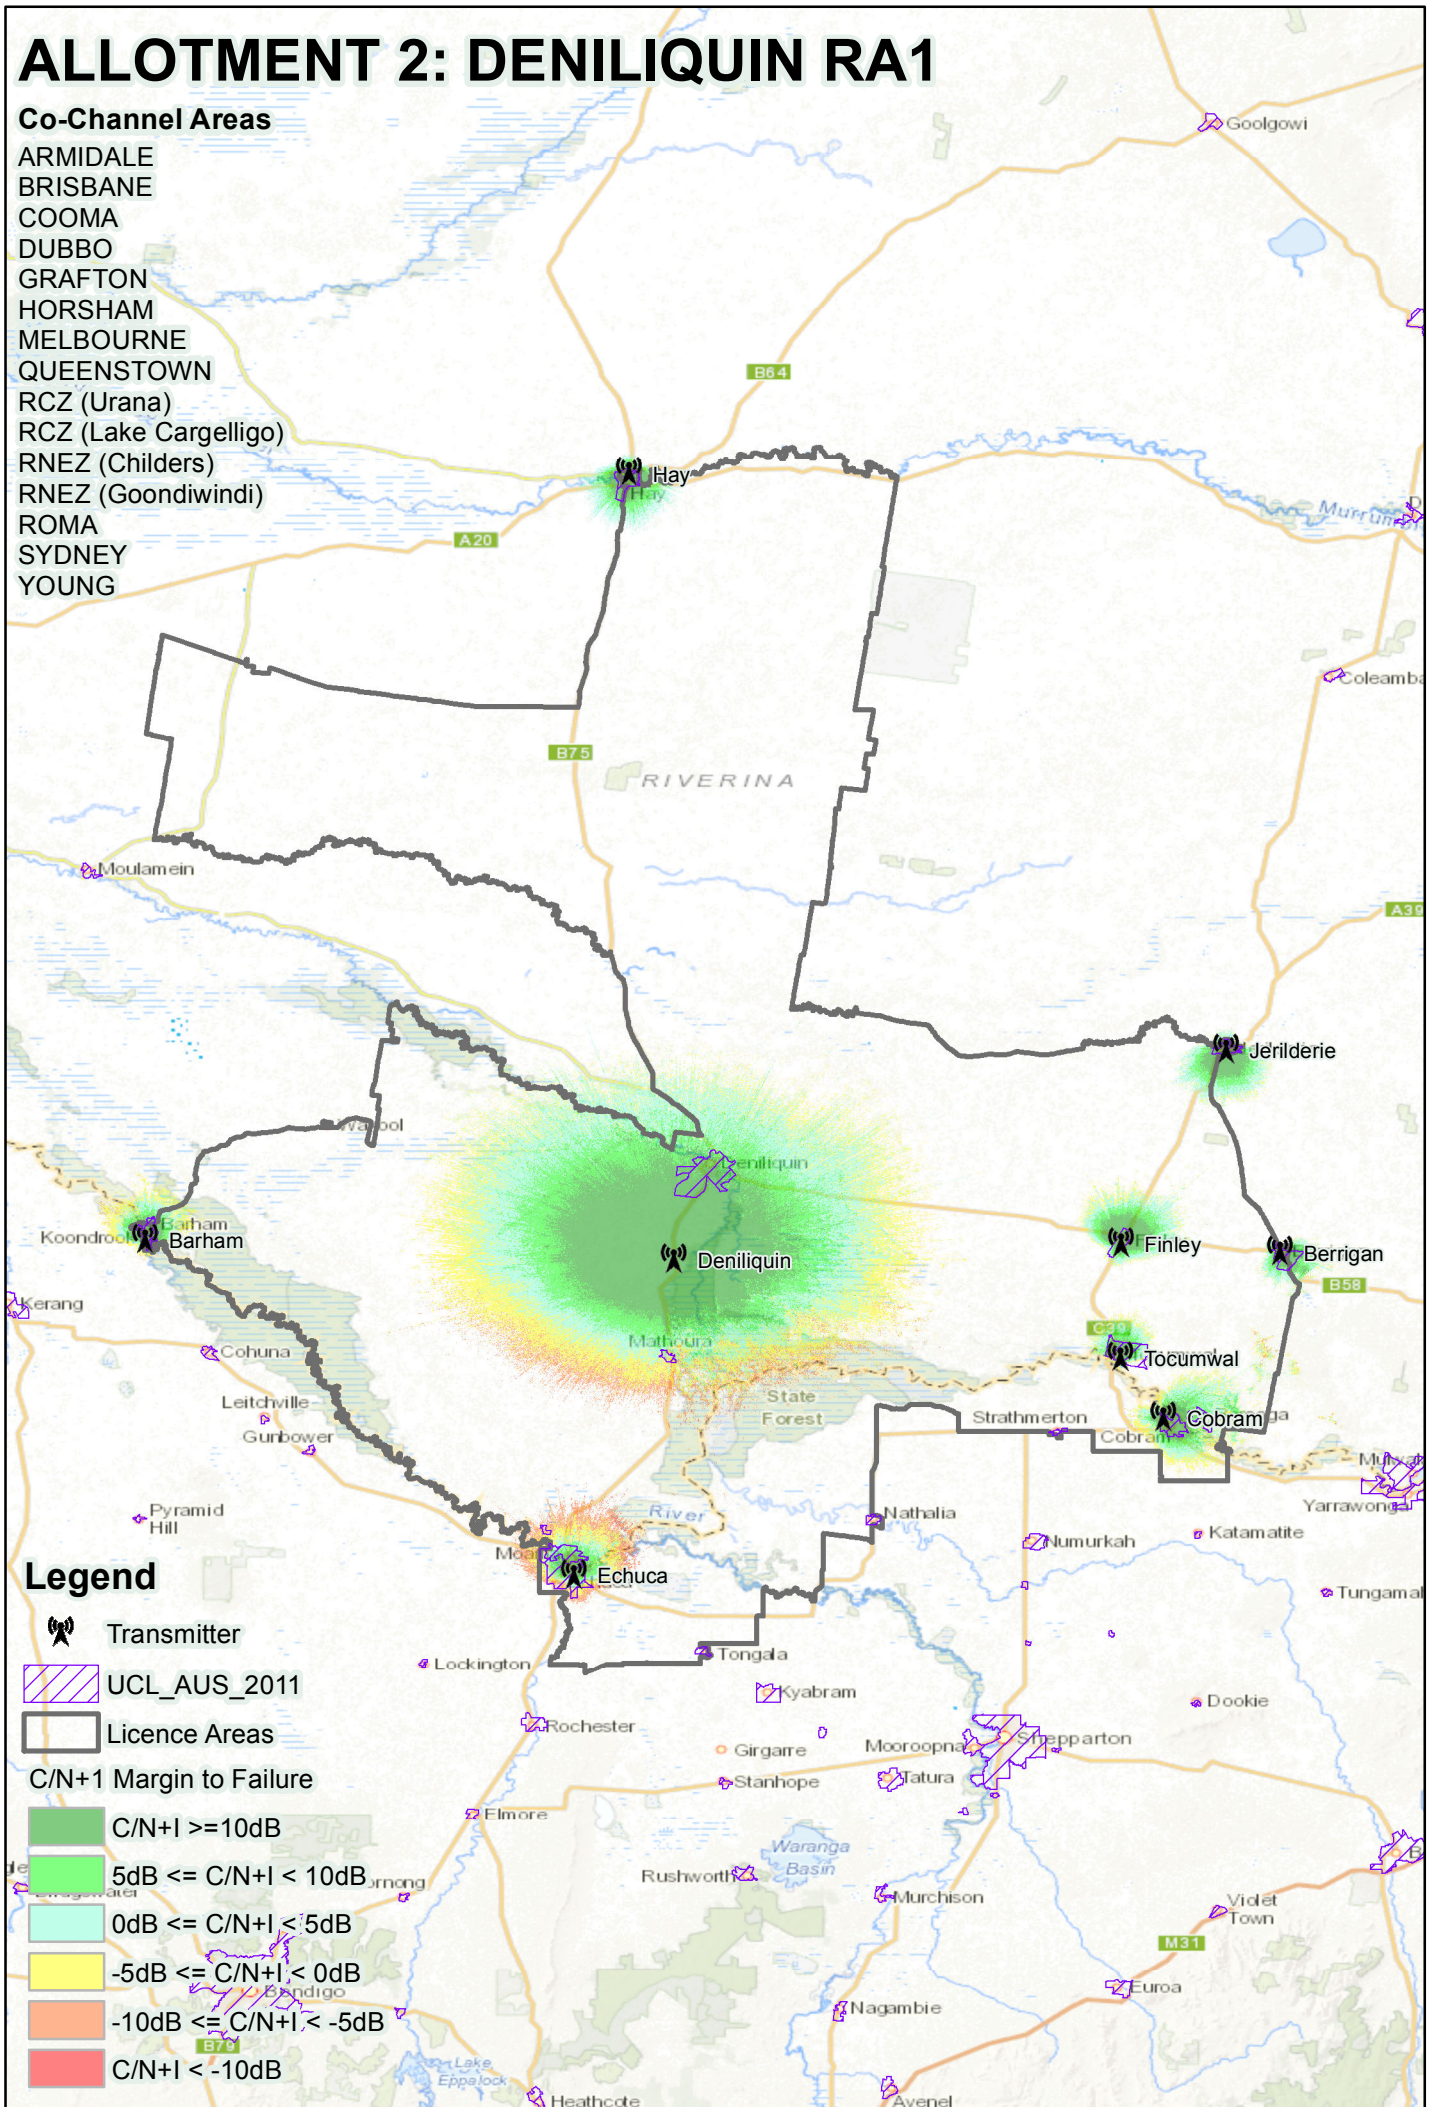

ALLOTMENT 2: DENILIQVIN RA1

Co-Channel Areas

ARMIDALE
 BRISBANE
 COOMA
 DUBBO
 GRAFTON
 HORSHAM
 MELBOURNE
 QUEENSTOWN
 RCZ (Urana)
 RCZ (Lake Cargelligo)
 RNEZ (Childers)
 RNEZ (Goondiwindi)
 ROMA
 SYDNEY
 YOUNG

Legend

- Transmitter
- UCL_AUS_2011
- Licence Areas
- C/N+I Margin to Failure
 - $C/N+I \geq 10\text{dB}$
 - $5\text{dB} \leq C/N+I < 10\text{dB}$
 - $0\text{dB} \leq C/N+I < 5\text{dB}$
 - $-5\text{dB} \leq C/N+I < 0\text{dB}$
 - $-10\text{dB} \leq C/N+I < -5\text{dB}$
 - $C/N+I < -10\text{dB}$