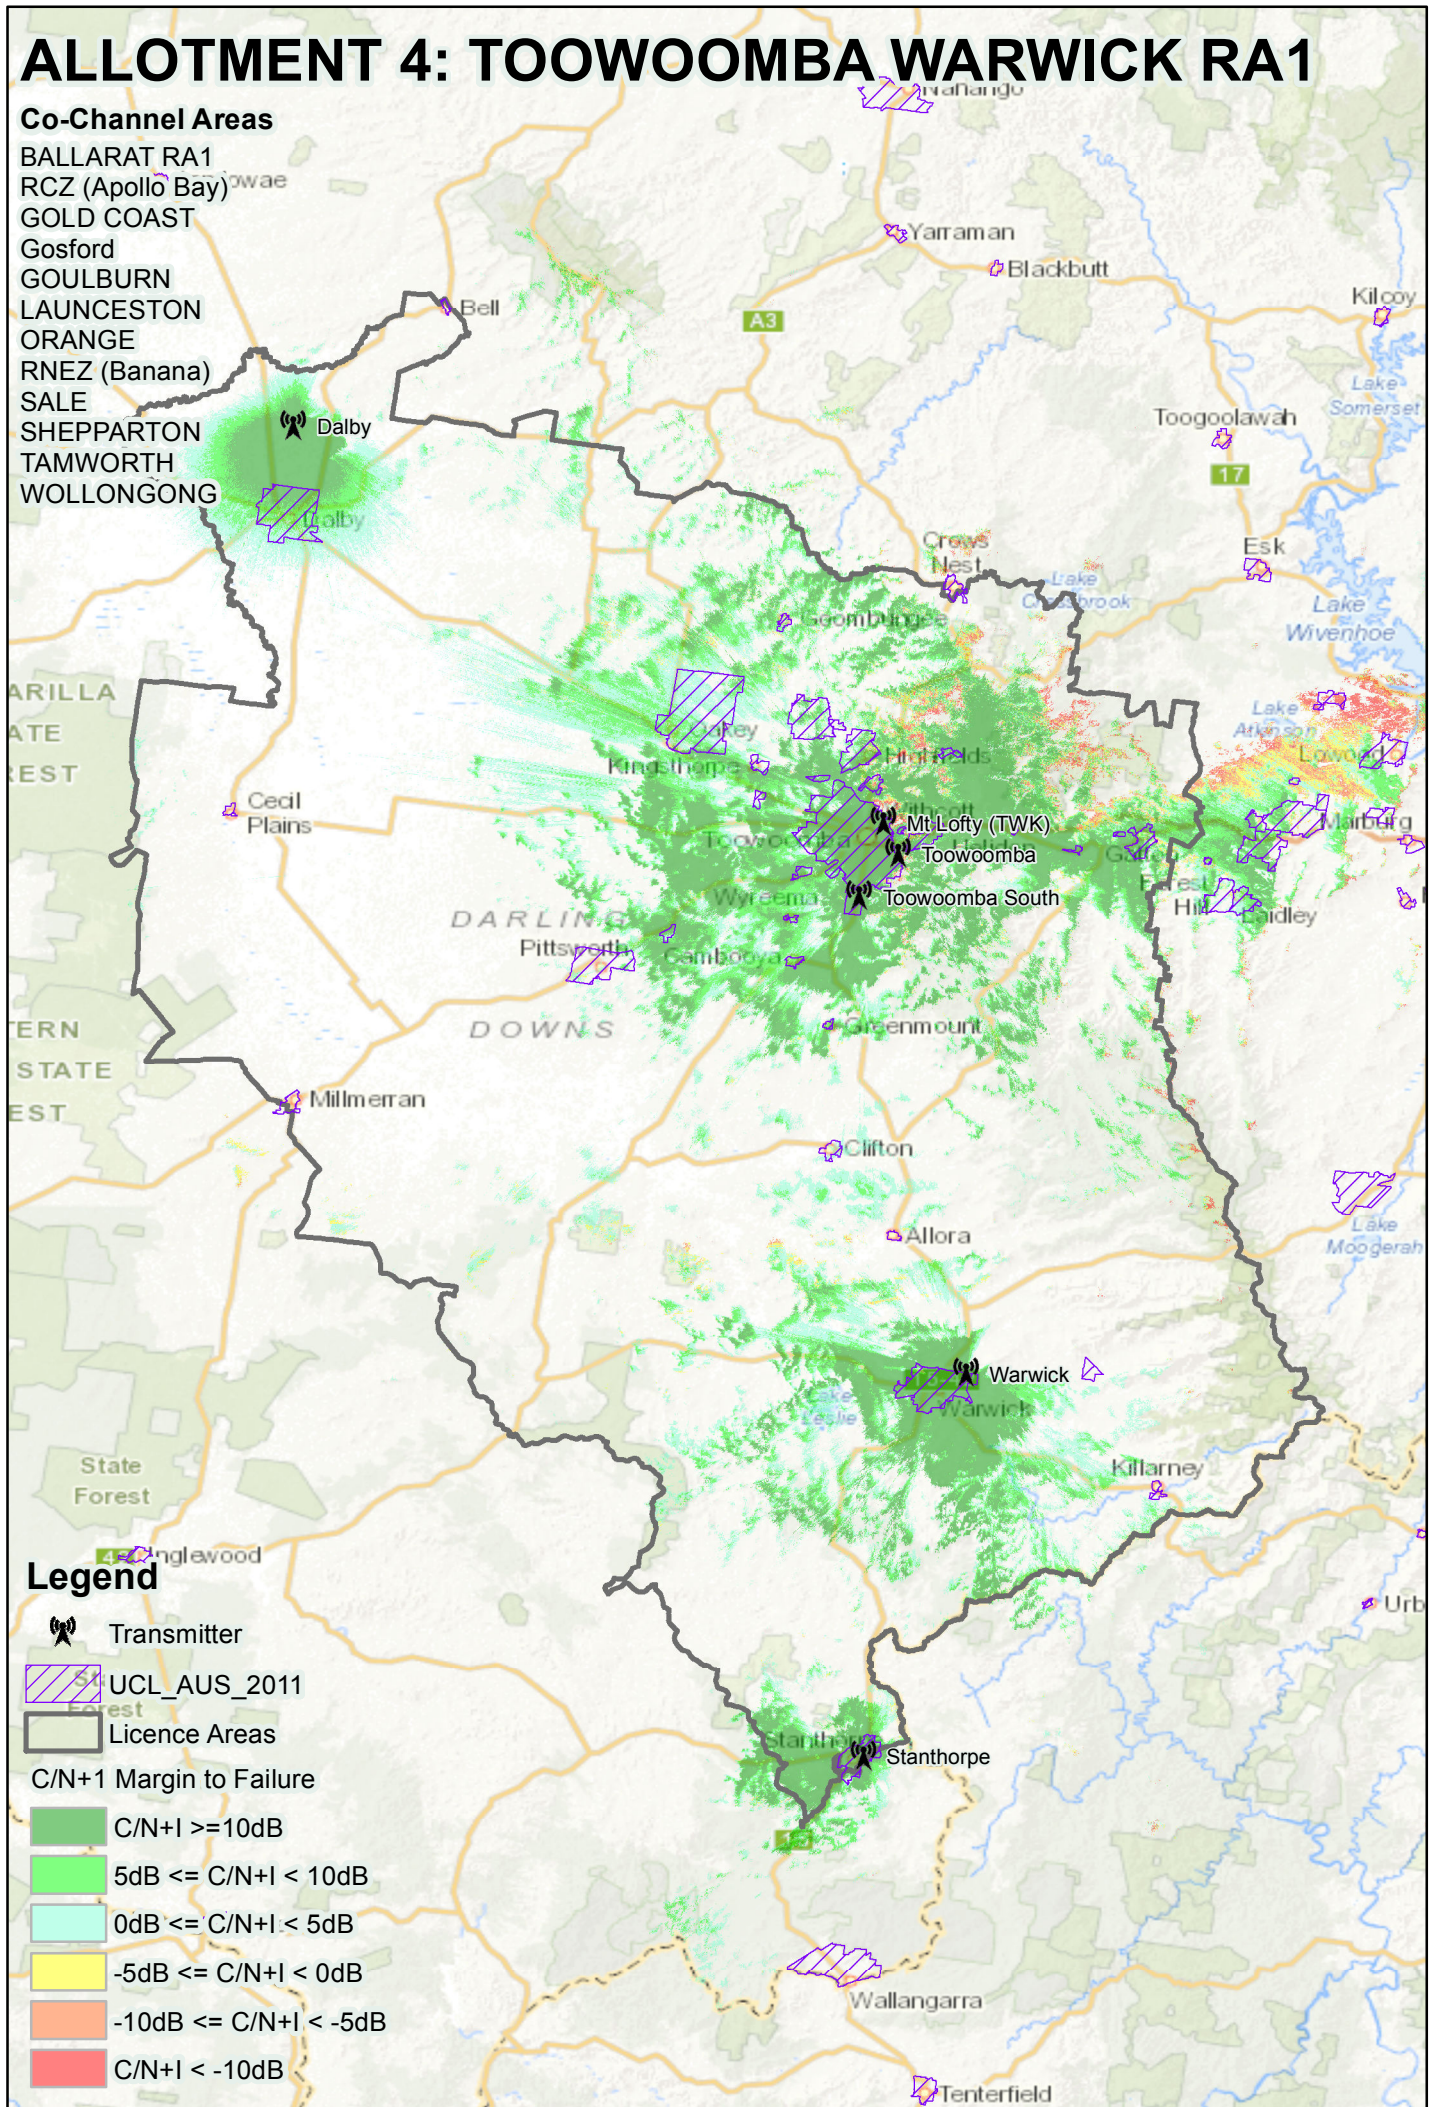

ALLOTMENT 4: TOOWOOMBA WARWICK RA1

Co-Channel Areas

BALLARAT RA1
 RCZ (Apollo Bay)
 GOLD COAST
 Gosford
 GOULBURN
 LAUNCESTON
 ORANGE
 RNEZ (Banana)
 SALE
 SHEPPARTON
 TAMWORTH
 WOLLONGONG

Legend

-  Transmitter
-  UCL_AUS_2011
-  Licence Areas
- C/N+1 Margin to Failure
-  $C/N+1 \geq 10\text{dB}$
-  $5\text{dB} \leq C/N+1 < 10\text{dB}$
-  $0\text{dB} \leq C/N+1 < 5\text{dB}$
-  $-5\text{dB} \leq C/N+1 < 0\text{dB}$
-  $-10\text{dB} \leq C/N+1 < -5\text{dB}$
-  $C/N+1 < -10\text{dB}$